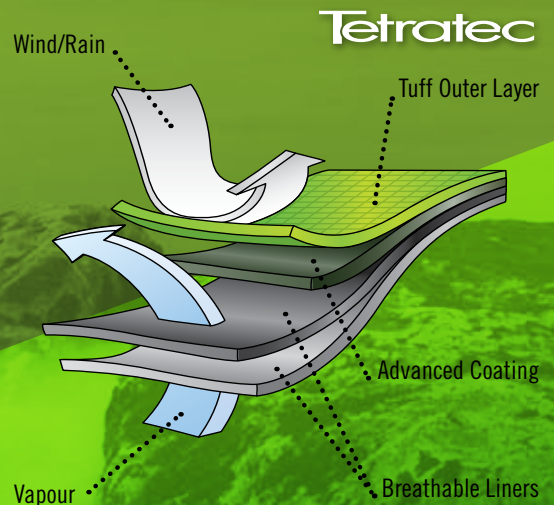

TECHNOLOGY THAT GOES THE DISTANCE

WHEN THE ISOBARS ARE DOWN, ISO-940 GOES ON

100% waterproof and breathable using the latest in outer fabrics to withstand the rigours of farming life and recreation on the weekends, keeping you dry & comfortable.

TUFF OUTER FABRIC

High denier rating for abrasion resistance & 100% waterproof. Rip-stop thread to give you the ultimate protection.

ADVANCED COATING

Bonded to the outer fabric ensures the garment is 100% waterproof with all seams & stitching seam-sealed using the latest advances in technology.

DUO-LAYER BREATHABLE LINER

Coated fabric providing you with unsurpassed comfort & performance, just what you deserve & would expect from a top of the line garment.

MADE IN NEW ZEALAND

MOTORBIKE MITTENS

CODE: 9031

- Fur lined

Sizes: OSFA

Colour: Navy

MENS JACKET

CODE: 9014

- Seam Sealed 100% Waterproof
- Tuff Outer Breathable Liner
- iSO Dry-Cuff Configuration
- Two-Way Zip with Domed Storm Flap
- Unique iSO Face Protection Design with Draw Cord